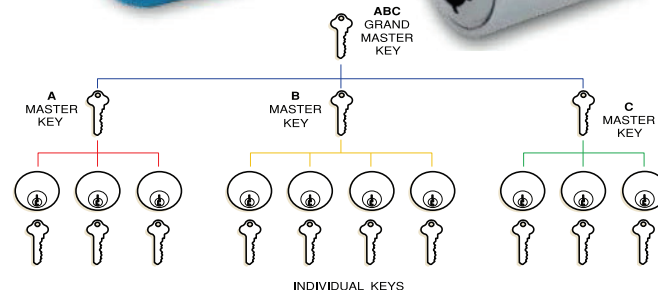

RESTRICTED ACCESS KEY SYSTEMS

One of Western Australia's leading specialists in Kaba Expert, Lockwood Twin, Generation 6, Status 6, Binary Plus or Abloy disclock pro, galaxy, Ask for more information on...

- . Master key systems – standard or restricted
- . Keys cut by code to factory specifications
- . Registered & signature control systems
- . High security locks and padlocks
- . Deadlocks sold and installed
- . Locks opened, keyed and changed

A restricted keying system gives you the control and security of knowing that additional keys cannot be produced without your written authority.